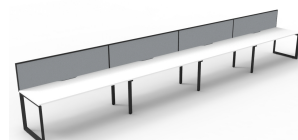

PRODUCT DESCRIPTION

Four Person Workstation Single Sided Workstation

Fixed height workstation

Loop leg with 60mm x 45mm Beveled Edge

Powdercoated under frame

Adjustable leveling Feet

EO Rated 25mm Thick top with 410mm x 50mm D Scallop cut out to rear

1800 x 750mm

Overall Size

3600mm W x 780mm D x 730/1200mm H

6000mm W x 780mm D x 730/1200mm H

7200mm W x 780mm D x 730/1200mm H

Natural Oak Top
Black Satin Frame

Natural Oak Top
White Satin Frame

Natural White Top
Black Satin Frame