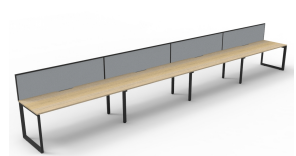

PRODUCT DESCRIPTION

Four Person Workstation Single Sided Workstation

Fixed height workstation

Loop leg with 60mm x 45mm Beveled Edge

Powdercoated under frame

Adjustable leveling Feet

EO Rated 25mm Thick top with 410mm x 50mm D Scallop cut out to rear

AFRDI Certified

5 Year Warranty

DIMENSIONS

Fixed Desk Height 730mm

Overall height with Screen 1200 mm H

Worktop Sizes

1200 x 750mm

1500 x 750mm

1800 x 750mm

Overall Size

3600mm W x 780mm D x 730/1200mm H

6000mm W x 780mm D x 730/1200mm H

7200mm W x 780mm D x 730/1200mm H

Natural Oak Top
Black Satin Frame

Natural Oak Top
White Satin Frame

Natural White Top
Black Satin Frame